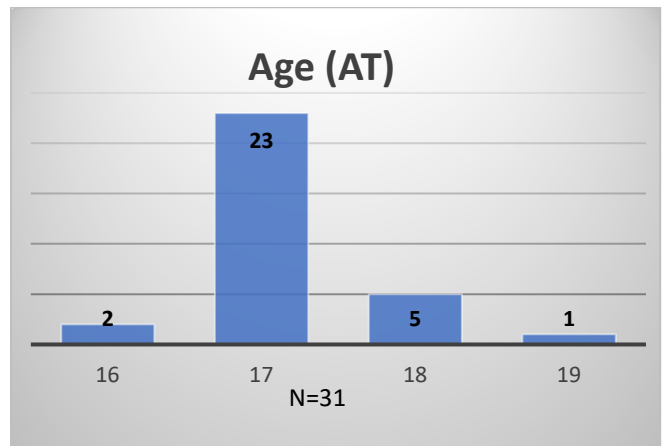

**Daily Data Dashboard – October 27, 2023**  
**Demographics for JTDC Population**  
**Friday Morning Midnight Count**

Total # of probation Involved youth<sup>1</sup>: 1,306

<sup>1</sup> Probation Active: Any youth who is pending sentencing with an active social history, has been formally placed on probation or supervision with Cook County Juvenile Probation on the date of the report.

**Daily Data Dashboard – October 27, 2023**  
**Demographics for JTDC Population**  
**Friday Morning Midnight Count**