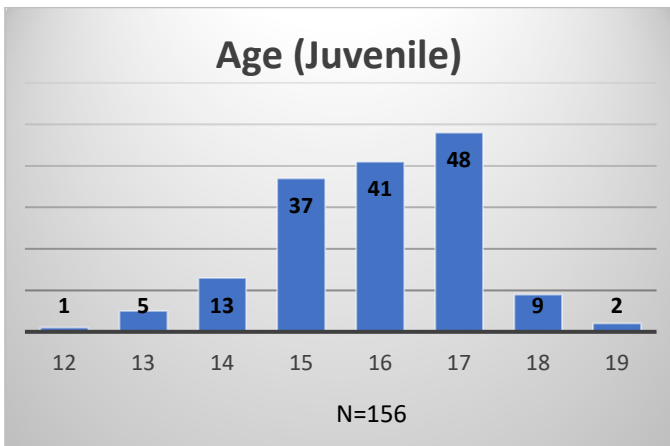

**Daily Data Dashboard – October 27, 2023**  
**Demographics for JTDC Population**  
**Friday Morning Midnight Count**

Total # of probation Involved youth<sup>1</sup>: 1,306

<sup>1</sup> Probation Active: Any youth who is pending sentencing with an active social history, has been formally placed on probation or supervision with Cook County Juvenile Probation on the date of the report.

**Daily Data Dashboard – October 27, 2023**  
**Demographics for JTDC Population**  
**Friday Morning Midnight Count**