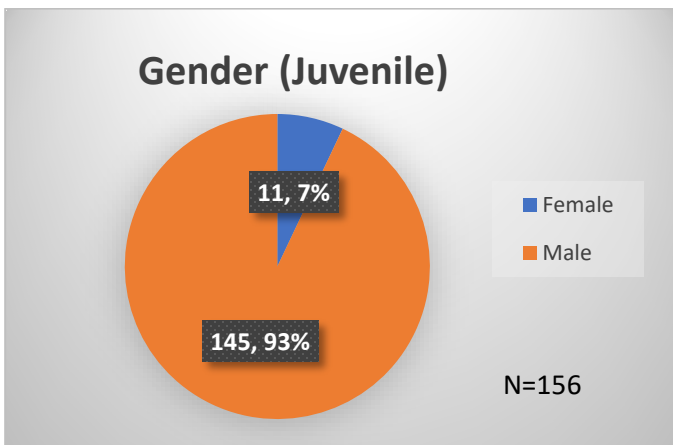

**Daily Data Dashboard – October 27, 2023**  
**Demographics for JTDC Population**  
**Friday Morning Midnight Count**

Total # of probation Involved youth<sup>1</sup>: 1,306

<sup>1</sup> Probation Active: Any youth who is pending sentencing with an active social history, has been formally placed on probation or supervision with Cook County Juvenile Probation on the date of the report.