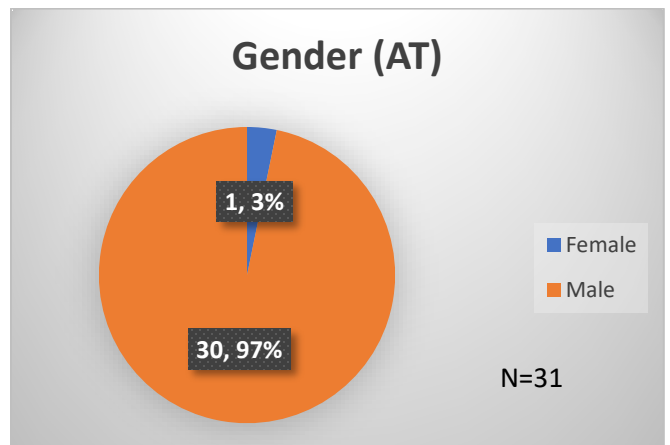

**Daily Data Dashboard – October 27, 2023**  
**Demographics for JTDC Population**  
**Friday Morning Midnight Count**

Total # of probation Involved youth<sup>1</sup>: 1,306

<sup>1</sup> Probation Active: Any youth who is pending sentencing with an active social history, has been formally placed on probation or supervision with Cook County Juvenile Probation on the date of the report.

**Daily Data Dashboard – October 27, 2023**  
**Demographics for JTDC Population**  
**Friday Morning Midnight Count**