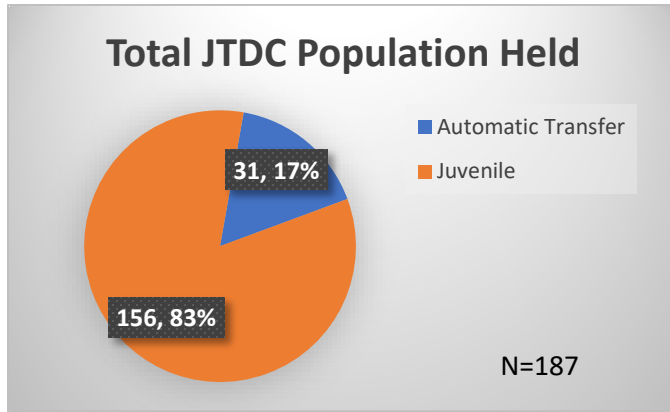

**Daily Data Dashboard – October 27, 2023**  
**Demographics for JTDC Population**  
**Friday Morning Midnight Count**

Total # of probation Involved youth<sup>1</sup>: 1,306

<sup>1</sup> Probation Active: Any youth who is pending sentencing with an active social history, has been formally placed on probation or supervision with Cook County Juvenile Probation on the date of the report.